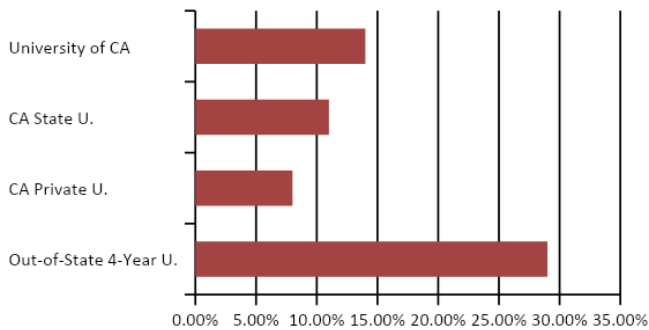

Graduate Destinations

2020 Overview

Percentage of students continuing their education

4-Year Colleges

Graduates

2017	2018	2019	2020
484	479	533	499

Percentages for 4-Year College Enrollment

2017	2018	2019	2020
62%	60%	59%	64%

Other

2017	2018	2019	2020
5%	9%	8%	8%

(military, work, vocational, other)

UC Enrollment

Year	Students	% of Grads
2017	45	9%
2018	44	9%
2019	41	8%
2020	69	14%

CSU Enrollment

Year	Students	% of Grads
2017	64	13%
2018	44	9%
2019	71	13%
2020	55	11%