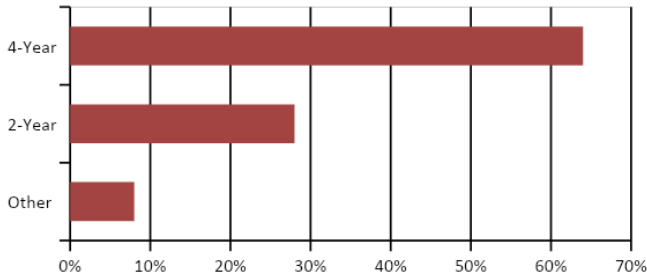

Graduate Destinations

2020 Overview

Percentage of students continuing their education

4-Year Colleges

Graduates

2017	2018	2019	2020
484	479	533	499

Percentages for 4-Year College Enrollment

2017	2018	2019	2020
62%	60%	59%	64%

Other

2017	2018	2019	2020
5%	9%	8%	8%

(military, work, vocational, other)

UC Enrollment

Year	Students	% of Grads
2017	45	9%
2018	44	9%
2019	41	8%
2020	69	14%

CSU Enrollment

Year	Students	% of Grads
2017	64	13%
2018	44	9%
2019	71	13%
2020	55	11%