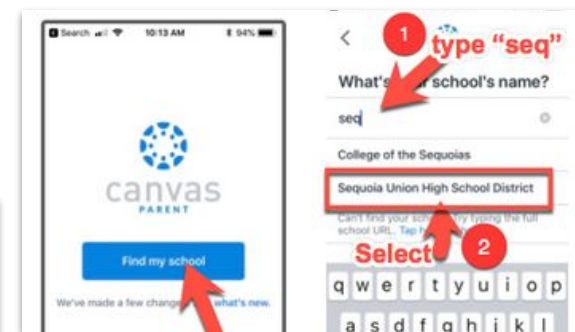

Infinite Campus

Attendance Info | Transcript Info

Canvas

Assignment Info | Student Grades

Parent Login & Password Contact

Blanca Ventura (A-L)

bventura@seq.org
EXT 50124

Anna Medina (M-Z)

amedina@seq.org
EXT 50122

Phone App